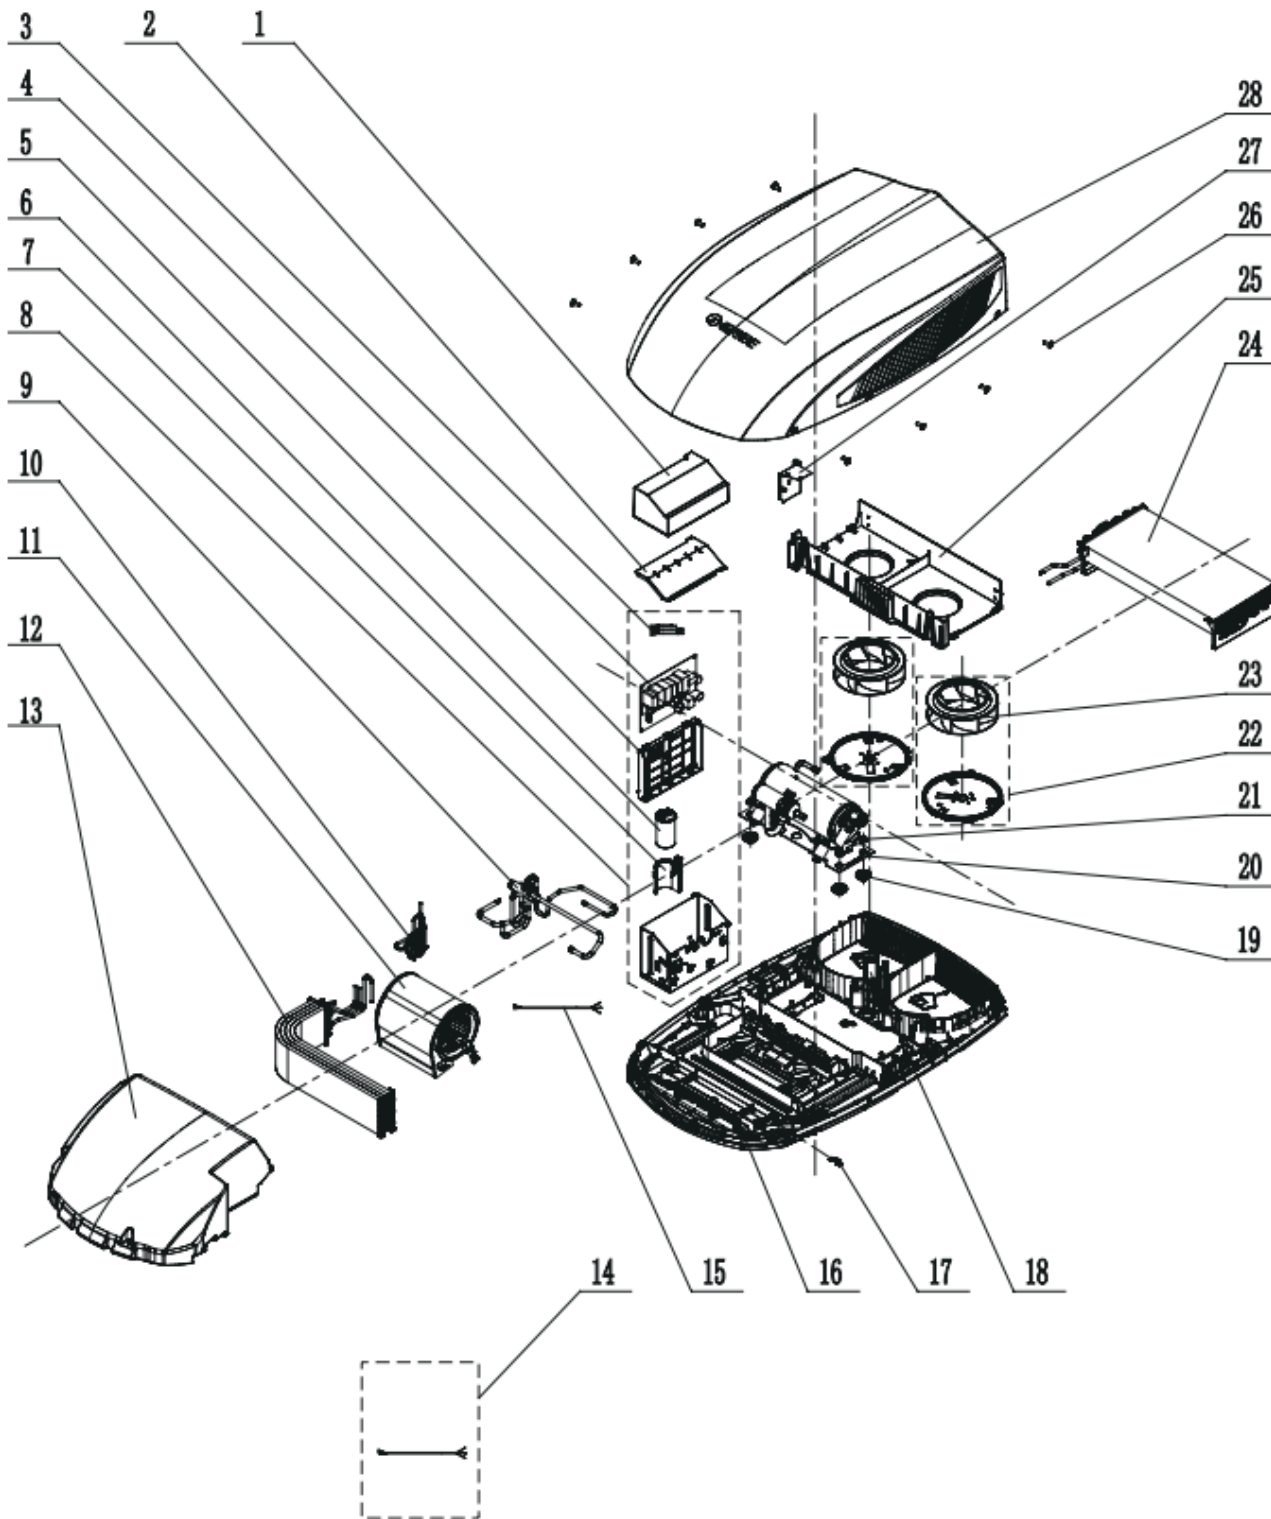

GRH085DA-K3NA1A/O

Exploded View

GRH085DA-K3NA1A/O

Spare Parts List

No.	Part Description	Part Code
1	Plastic Box (Electric Box)	500026000001
2	Electric Box Cover	012020000023
3	Temperature Sensor	3900040301
4	Main Board	30132227
5	Supporter	200114000006
6	Capacitor Box	20116069
7	Capacitor CBB65	3300008102
8	Electric Box Assy	100002060723
9	4-Way Valve Assy	030152000101
10	Capillary Sub Assy	030006000142
11	Centrifugal Blower Sub Assy	150108000005
12	Evaporator Assy	011001000075
13	Foam Sub Assy	120011000003
14	Power Cord	4002028908
15	Connecting Cable	4002050422
16	Chassis Assy	209058000010
17	Wire Clamp	71010103
18	Rubber Block	760005000003
19	Compressor Gasket	009012000005
20	Compressor and Fittings	00106113
21	Nut with Washer	70310014
22	Centrifugal Fan Assy	000052000021
23	Centrifugal Blower Sub Assy	150109000002
24	Condenser Assy	011002000132
25	Rear Clapboard	200030000001
26	Fastener	200108000003
27	Breakwater Sub Assy	017061000002
28	Cabinet	200173000001S