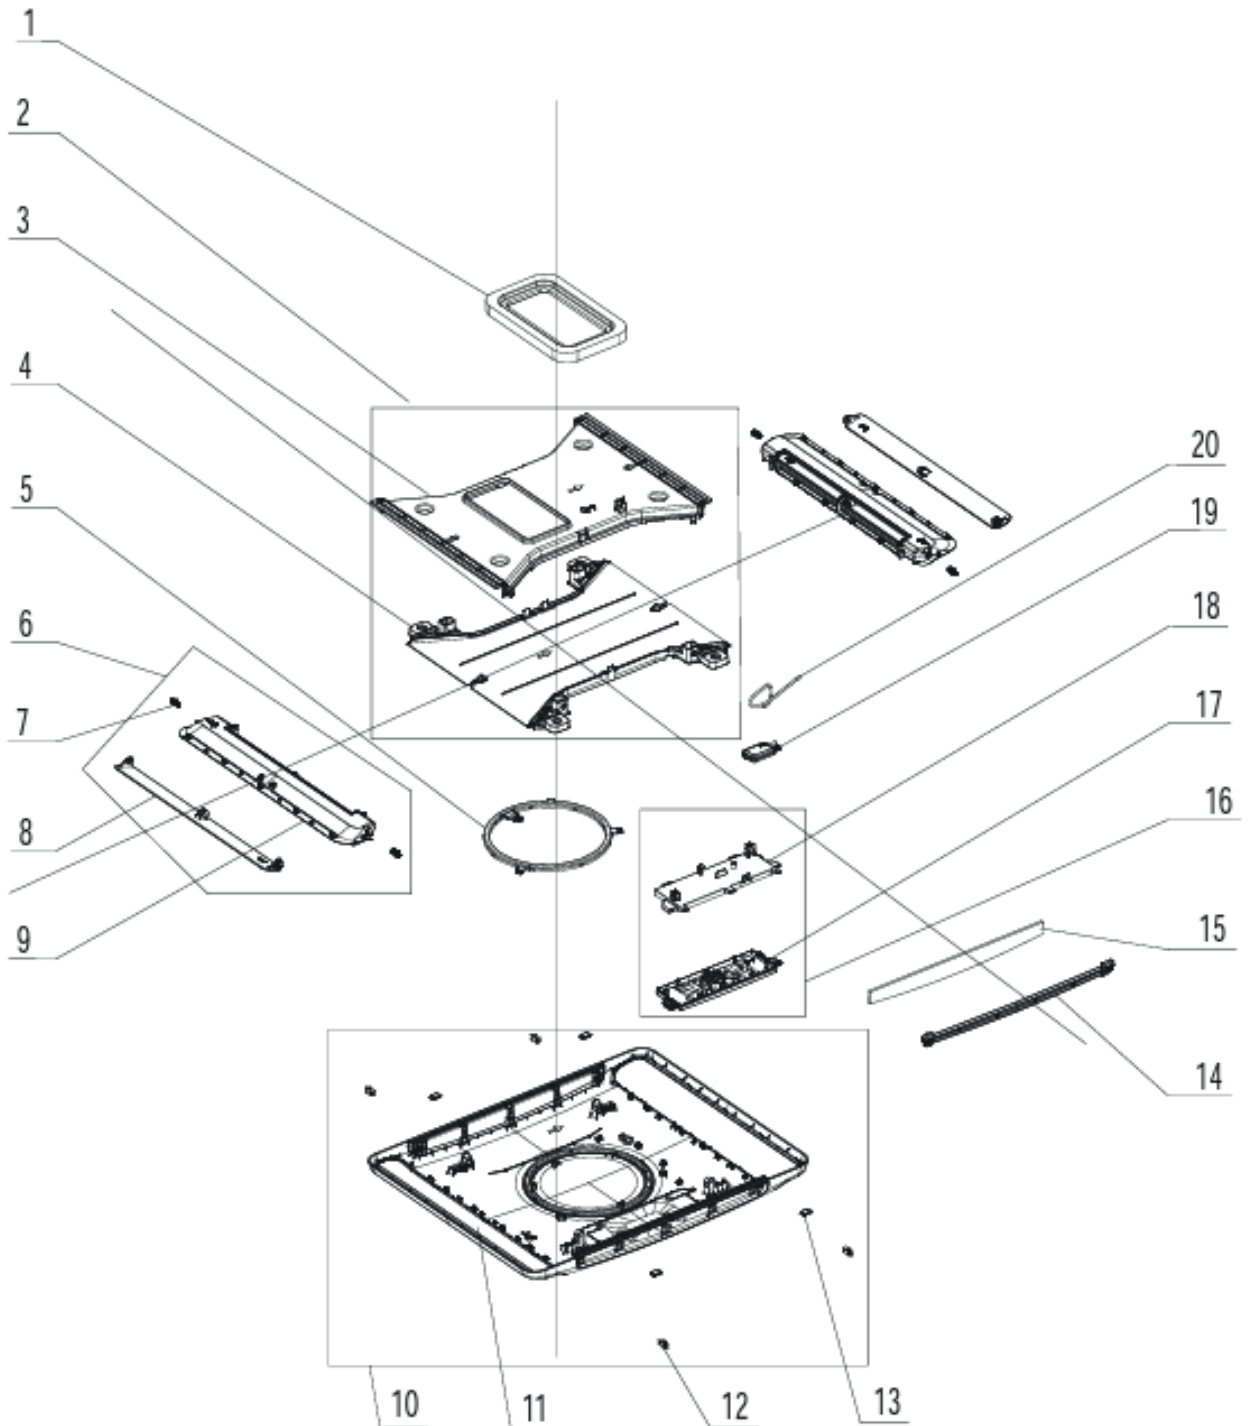

GRH120DA-K3NA2B/I

Exploded View

GRH120DA-K3NA2B/I

Spare Parts List

No.	Part Description	Part Code
1	Foam	120000060016
2	Air Duct Sub Assy	017107060006
3	Air Outlet Mid Panel	200120060001
4	Base Plate	200008060001
5	Display Module	340148060004
6	Air Outlet Frame Sub Assy	00011706000301
7	Shaft of Guide Louver	10546015
8	Guide Louver	20000406001301
9	Air Outlet Frame	20009506000201
10	Front Panel Sub Assy	209004060013
11	Front Panel	200003060015T
12	Latch	70811002
13	Magnet Sub Assy	70844010
14	Front Grill	200226060009
15	Healthy Filter	111008060002
16	Display Board	300001060004
17	Display Box	200028060003
18	Display Box Cover	200097060003
19	Detecting Plate	30110144
20	Temperature Sensor	390001997