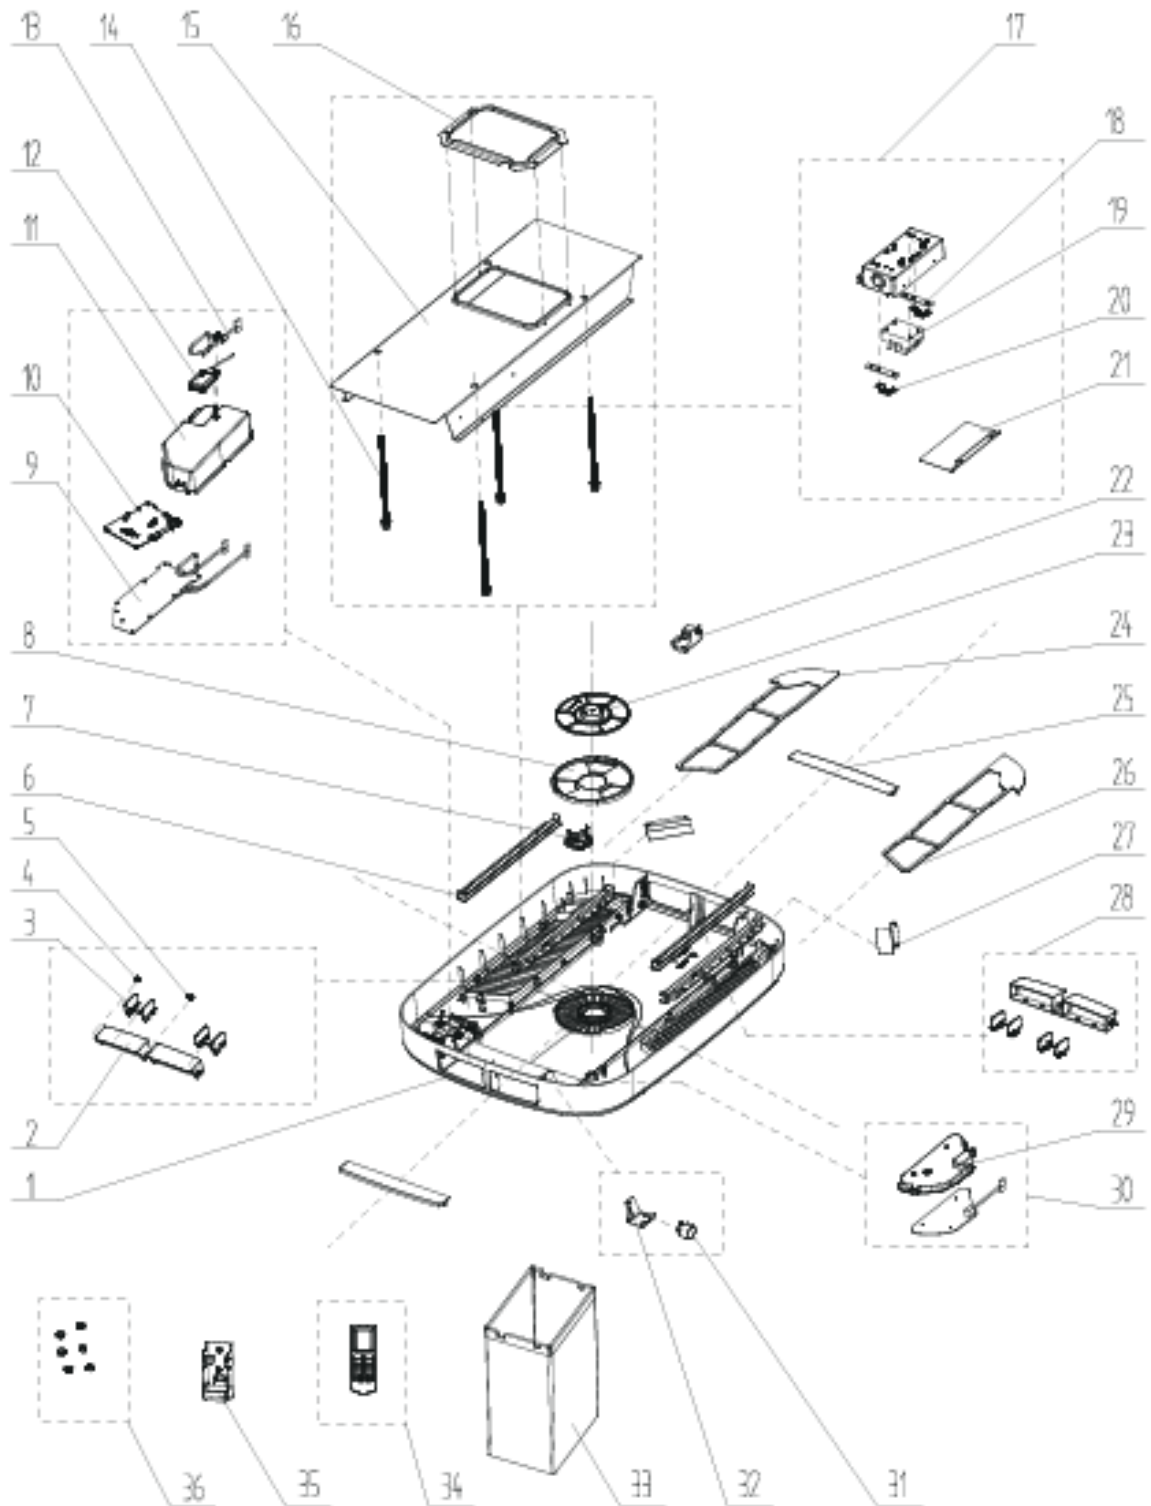

CARAVAN UNITS

SPARE PARTS LIST

August 2023

GRH085DA-K3NA1A/I

Exploded View

GRH085DA-K3NA1A/I

Spare Parts List

No.	Part Description	Part Code
1	Front Panel Assy	000003000047
2	Guide Blade	10512269
3	Air Louver	10512270
4	Axile Bush	10542704
5	Axile Bush	10542037
6	Filter Guide	24242020
7	Swivel Switch	45052001
8	Air Intake Cover Sub Assy 1	22242206
9	Display Board	30562094
10	Cover Plate	200050000003
11	Display Box Sub-Assy	20302633
12	Detecting Plate	30110154
13	Temperature Sensor	390001997
14	Bolt	7021201701
15	Mounting Plate Assy	01332030
16	Press Plate of Air Vent	01383008
17	Electric Box Assy	20402472
18	Insulation Gasket	70410503
19	Terminal Board	42018094
20	Wire Clamp	71010103
21	Electric Box Cover	1252034
22	Louver Motor Assy	15002018
23	Air Intake Cover Sub Assy 2	22242207
24	Filter Sub Assy (Right)	11122149
25	Baffle Plate Sub Assy	01362019
26	Filter Sub Assy (Left)	11122148
27	Baffle Plate 2	01362020
28	Guide Louver	10512489
29	Display Cover Plate (LED)	200128000006
30	Display Board	30562095
31	Stepping Motor	1521210702
32	Motor Mounting Rack	01332027
33	Sponge (Air Flue)	12123237
34	Remote Controller	305001000034
35	Remote Control Holder	20120041
36	Screw Cover	760042000002