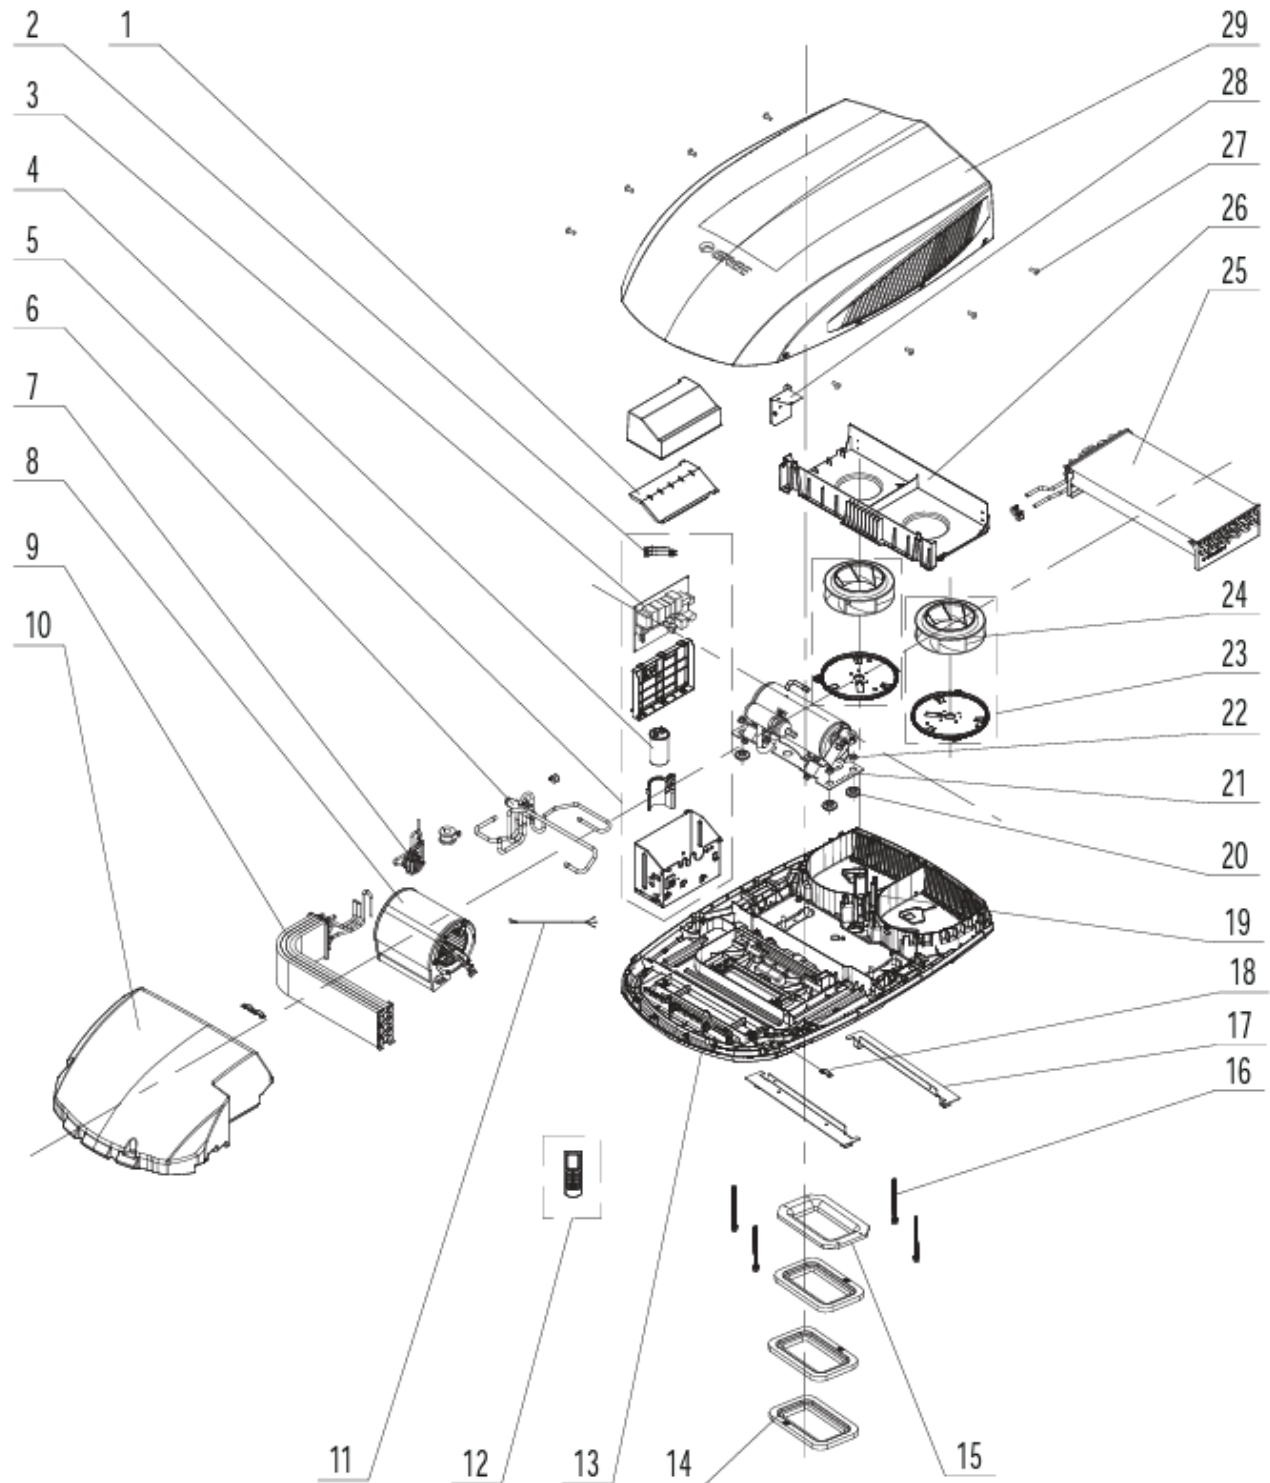

GRH120DA-K3NA2B/O

Exploded View

GRH120DA-K3NA2B/O

Spare Parts List

No.	Part Description	Part Code
1	Electric Box Cover	012020000023
2	Temperature Sensor	3900040301
3	Main Board	300027000640
4	Capacitor CBB65	3300008102
5	Electric Box Assy	100002060723
6	4-Way Valve Assy	030152000101
7	Capillary Sub Assy	030006000142
8	Centrifugal Blower Sub Assy	150108000005
9	Evaporator Assy	011001000075
10	Foam Sub Assy	120011000003
11	Connecting Cable	4002050423
12	Remote Controller	305001000034
13	Chassis Assy	209058000010
14	Foam	120000060015
15	Foam	120000060014
16	Bolt	7021201701
17	Mounting Plate Sub Assy	017018060022P
18	Wire Clamp	71010103
19	Rubber Block	760005000003
20	Compressor Gasket	009012000005
21	Compressor and Fittings	00106113
22	Nut with Washer	70310014
23	Centrifugal Fan Assy	000052000021
24	Centrifugal Blower Sub Assy	150109000002
25	Condenser Assy	011002000132
26	Rear Clapboard	200030000001
27	Fastener	200108000003
28	Breakwater Sub Assy	017061000002
29	Cabinet	200173000001S